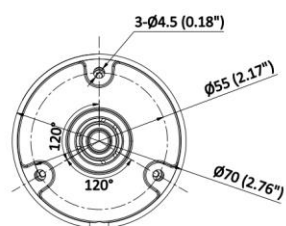

▪ Specification

Camera	
Image Sensor	3K CMOS
Max. Resolution	2960 (H) × 1665 (V)
Min. Illumination	0.02 Lux @ (F1.6, AGC ON), 0 Lux with IR
Shutter Time	PAL: 1/25 s to 1/50,000 s; NTSC: 1/30 s to 1/50,000 s
Day & Night	ICR
Angle Adjustment	Pan: 0 to 360°, Tilt: 0 to 90°, Rotate: 0 to 360°
Signal System	PAL/NTSC
Lens	
Lens Type	Fixed focal lens, 2.8 and 3.6 mm optional
Focal Length & FOV	2.8 mm, horizontal FOV: 101°, vertical FOV: 64°, diagonal FOV: 125° 3.6 mm, horizontal FOV: 80°, vertical FOV: 51°, diagonal FOV: 98°
Lens Mount	M12
Illuminator	
Supplement Light Type	White Light, IR
Supplement Light Range	IR : Up to 20 m White Light : Up to 20 m
Image	
Image Parameters Switch	STD/HIGH-SAT/HIGHLIGHT
Image Settings	Brightness, Sharpness, Smart IR
Frame Rate	TVI: 3K @20 fps, 4 MP @25 fps/30 fps, 1080p @25 fps/30 fps AHD: 5 MP @20 fps, 4 MP @25 fps/30 fps CVI: 4 MP @25 fps/30 fps CVBS: PAL/NTSC
Wide Dynamic Range (WDR)	Digital WDR
Image Enhancement	DWDR/BLC/HLC/HLS/Global
White Balance	Auto/Manual
AGC	Yes
Interface	
Video Output	Switchable TVI/AHD/CVI/CVBS
General	
Material	Plastic
Dimension	∅70 mm × 138.8 mm (∅2.76" × 5.46")
Weight	Max. 150 g (0.33 lb.)
Operating Condition	-40 °C to 60 °C (-40 °F to 140 °F). Humidity: 90% or less (non-condensation)
Communication	HIKVISION-C
Language	English
Power Supply	12 VDC ± 25%, Max. 4.4 W *You are recommended to use one power adapter to supply the power for one camera.
Approval	
Protection	IP67

▪ **Available Model**

DS-2CE16K0T-EXLPF(2.8mm)

DS-2CE16K0T-EXLPF(3.6mm)

▪ **Dimension**

Unit: mm (inch)

▪ **Accessory**

▪ **Optional**

DS-2280ZJ Wall Mount	DS-1280ZJ-XS Junction Box
	
	