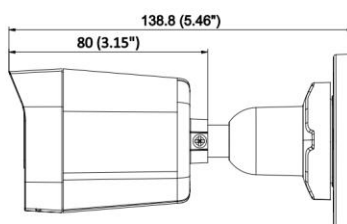

▪ Specification

Camera	
Image Sensor	3K CMOS
Max. Resolution	2960 (H) × 1665 (V)
Min. Illumination	0.02 Lux @ (F1.6, AGC ON), 0 Lux with IR
Shutter Time	PAL: 1/25 s to 1/50,000 s; NTSC: 1/30 s to 1/50,000 s
Day & Night	ICR
Angle Adjustment	Pan: 0 to 360°, Tilt: 0 to 90°, Rotate: 0 to 360°
Signal System	PAL/NTSC
Lens	
Lens Type	Fixed focal lens, 2.8 and 3.6 mm optional
Focal Length & FOV	2.8 mm, horizontal FOV: 101°, vertical FOV: 64°, diagonal FOV: 125° 3.6 mm, horizontal FOV: 80°, vertical FOV: 51°, diagonal FOV: 98°
Lens Mount	M12
Illuminator	
Supplement Light Type	White Light, IR
Supplement Light Range	IR : Up to 20 m White Light : Up to 20 m
Image	
Image Parameters Switch	STD/HIGH-SAT/HIGHLIGHT
Image Settings	Brightness, Sharpness, Smart IR
Frame Rate	TVI: 3K @20 fps, 4 MP @25 fps/30 fps, 1080p @25 fps/30 fps AHD: 5 MP @20 fps, 4 MP @25 fps/30 fps CVI: 4 MP @25 fps/30 fps CVBS: PAL/NTSC
Wide Dynamic Range (WDR)	Digital WDR
Image Enhancement	DWDR/BLC/HLC/HLS/Global
White Balance	Auto/Manual
AGC	Yes
Interface	
Video Output	Switchable TVI/AHD/CVI/CVBS
General	
Material	Plastic
Dimension	∅70 mm × 138.8 mm (∅2.76" × 5.46")
Weight	Max. 150 g (0.33 lb.)
Operating Condition	-40 °C to 60 °C (-40 °F to 140 °F). Humidity: 90% or less (non-condensation)
Communication	HIKVISION-C
Language	English
Power Supply	12 VDC ± 25%, Max. 4.4 W *You are recommended to use one power adapter to supply the power for one camera.
Approval	
Protection	IP67

▪ **Available Model**

DS-2CE16K0T-EXLPF(2.8mm)

DS-2CE16K0T-EXLPF(3.6mm)

▪ **Dimension**

Unit: mm (inch)

▪ **Accessory**

▪ **Optional**

DS-2280ZJ Wall Mount	DS-1280ZJ-XS Junction Box
	
	