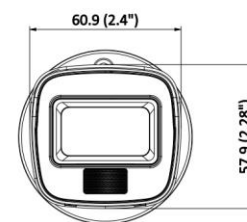

▪ Specification

Camera	
Image Sensor	3K CMOS
Max. Resolution	2960 (H) × 1665 (V)
Min. Illumination	0.02 Lux @ (F1.6, AGC ON), 0 Lux with IR
Shutter Time	PAL: 1/25 s to 1/50,000 s; NTSC: 1/30 s to 1/50,000 s
Day & Night	ICR
Angle Adjustment	Pan: 0 to 360°, Tilt: 0 to 90°, Rotate: 0 to 360°
Signal System	PAL/NTSC
Lens	
Lens Type	Fixed focal lens, 2.8 and 3.6 mm optional
Focal Length & FOV	2.8 mm, horizontal FOV: 101°, vertical FOV: 64°, diagonal FOV: 125° 3.6 mm, horizontal FOV: 80°, vertical FOV: 51°, diagonal FOV: 98°
Lens Mount	M12
Illuminator	
Supplement Light Type	White Light, IR
Supplement Light Range	IR : Up to 20 m White Light : Up to 20 m
Image	
Image Parameters Switch	STD/HIGH-SAT/HIGHLIGHT
Image Settings	Brightness, Sharpness, Smart IR
Frame Rate	TVI: 3K @20 fps, 4 MP @25 fps/30 fps, 1080p @25 fps/30 fps AHD: 5 MP @20 fps, 4 MP @25 fps/30 fps CVI: 4 MP @25 fps/30 fps CVBS: PAL/NTSC
Wide Dynamic Range (WDR)	Digital WDR
Image Enhancement	DWDR/BLC/HLC/HLS/Global
White Balance	Auto/Manual
AGC	Yes
Interface	
Video Output	Switchable TVI/AHD/CVI/CVBS
General	
Material	Plastic
Dimension	∅70 mm × 138.8 mm (∅2.76" × 5.46")
Weight	Max. 150 g (0.33 lb.)
Operating Condition	-40 °C to 60 °C (-40 °F to 140 °F). Humidity: 90% or less (non-condensation)
Communication	HIKVISION-C
Language	English
Power Supply	12 VDC ± 25%, Max. 4.4 W *You are recommended to use one power adapter to supply the power for one camera.
Approval	
Protection	IP67

▪ **Available Model**

DS-2CE16K0T-EXLPF(2.8mm)

DS-2CE16K0T-EXLPF(3.6mm)

▪ **Dimension**

Unit: mm (inch)

▪ **Accessory**

▪ **Optional**

DS-2280ZJ Wall Mount	DS-1280ZJ-XS Junction Box
	
	