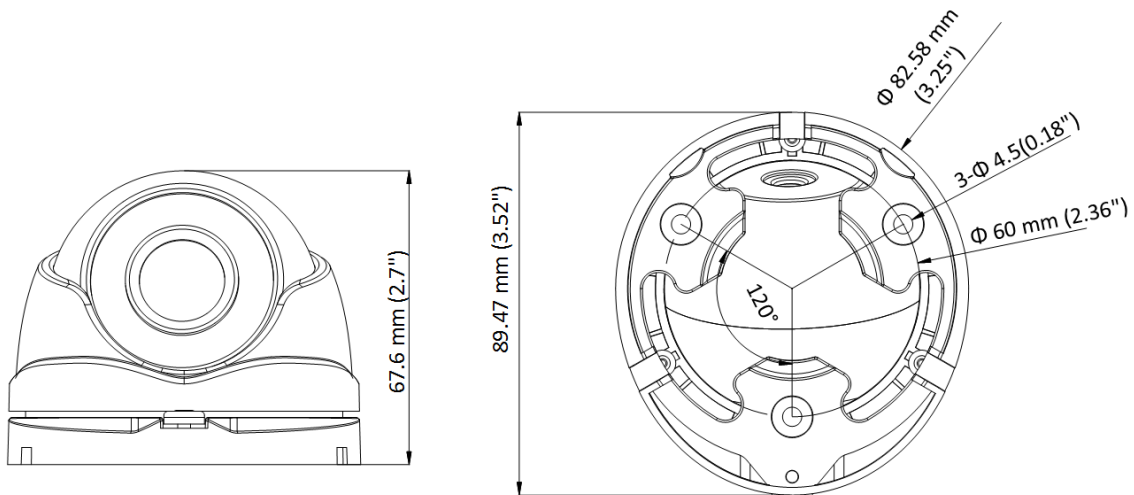

DS-2CE56C0T-IRMF HD 720p IR Turret Camera

- HD 720p turret camera
- Smart IR: up to 20 m IR distance
- Water and dust resistant (IP67)
- 4 in 1 (4 signals switchable TVI/AHD/CVI/CVBS)

▪ Specification

Camera	
Day & Night	IR Cut Filter
Signal System	PAL/NTSC
Min. Illumination	0.01 Lux@(F1.2, AGC ON), 0 Lux with IR
Image Sensor	1 MP CMOS
Shutter Time	PAL: 1/25 s to 1/50,000 s;NTSC: 1/30 s to 1/50,000 s
Angle Adjustment	Pan: 0° to 360°, Tilt: 0° to 75°, Rotation: 0° to 360°
Max. Resolution	1280 (H) × 720 (V)
Lens	
Lens Type	Fixed focal lens, 2.8 mm, 3.6 mm, and 6 mm optional
Focal Length & FOV	Field of view: 70.9° (3.6 mm), 92° (2.8 mm), 56.7° (6 mm)
Lens Mount	M12
Illuminator	
Supplement Light Type	IR
Supplement Light Range	Up to 20 m
Image	
Frame Rate	720p@25fps/720p@30fps
SNR	>62 dB
Interface	
Video Output	1 HD analog output
General	
Power	12 VDC±15%, max. 4 W
Dimension	89.47 mm × 67.6 mm (3.52" × 2.7")
Weight	Approx. 340 g (0.75 lb.)
Operating Condition	-40 °C to 60 °C (-40 °F to 140 °F), humidity: 90% or less (non-condensation)
Approval	
Protection	IP67

▪ Available Model

DS-2CE56COT-IRMF(2.8mm)

DS-2CE56COT-IRMF(3.6mm)

DS-2CE56COT-IRMF(6mm)

▪ Dimension

▪ **Accessory**

▪ **Optional**

DS-1272ZJ-110-TRS Wall Mount	DS-1H18	DS-1280ZJ-XS Junction Box	DS-1275ZJ-SUS Vertical Pole Mount	DS-1276ZJ-SUS Corner Mount
				