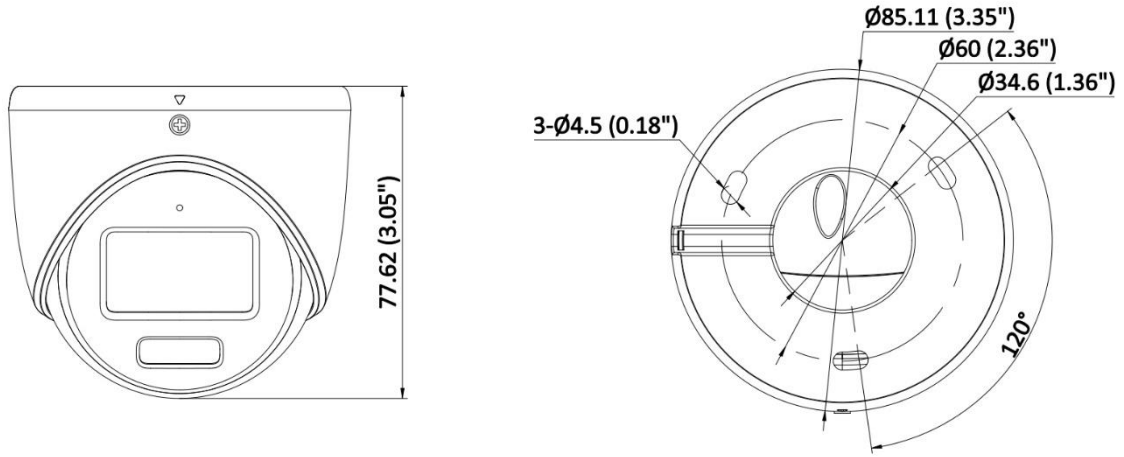

▪ Specification

Camera	
Image Sensor	2 MP CMOS
Max. Resolution	1920 (H) × 1080 (V)
Min. Illumination	0.001 Lux @ (F1.0, AGC ON), 0 Lux with white light
Shutter Time	PAL: 1/25 s to 1/50,000 s; NTSC: 1/30 s to 1/50,000 s
Angle Adjustment	Pan: 0° to 360°, Tilt: 0° to 75°, Rotate: 0° to 360°
Signal System	PAL/NTSC
Lens	
Lens Type	2.8 mm, 3.6 mm fixed focal lens
Focal Length & FOV	2.8 mm, horizontal FOV: 105°, vertical FOV: 55°, diagonal FOV: 125° 3.6 mm, horizontal FOV: 84°, vertical FOV: 45°, diagonal FOV: 99°
Lens Mount	M12
Illuminator	
Supplement Light Type	White Light
Supplement Light Range	Up to 20 m
Smart Supplement Light	Yes
Image	
Image Parameters Switch	STD/HIGH-SAT/HIGHLIGHT
Image Settings	Brightness, Sharpness, Anti-banding, AGC
Frame Rate	TVI: 1080p @25 fps/30 fps CVI: 1080p @25 fps/30 fps AHD: 1080p @25 fps/30 fps CVBS: PAL/NTSC
Day/Night Mode	Color
Wide Dynamic Range (WDR)	Digital WDR
Image Enhancement	DWDR, BLC, HLC, Global
Noise Reduction	3D DNR/2D DNR
White Balance	Auto, Manual
Interface	
Video Output	Switchable TVI/AHD/CVI/CVBS
Alarm	Solid Light Alarm (White Light)
General	
Material	Metal
Power	12 VDC ± 25%, max. 2 W, *You are recommended to use one power adapter to supply the power for one camera.
Dimension	Ø85.11 mm × 77.62 mm (3.35" × 3.05")
Weight	Approx. 310 g (0.68 lb.)
Operating Condition	-40 °C to 60 °C (-40 °F to 140 °F). Humidity: 90% or less (non-condensing)
Communication	HIKVISION-C
Language	English
Approval	
Protection	IP67

▪ **Available Model**

DS-2CE70DF0T-MFS (2.8/3.6 mm)

▪ **Dimension**

Unit:mm (inch)

▪ **Accessory**

▪ **Optional**

DS-1272ZJ-110-TRS Wall mount	DS-1275ZJ-SUS Vertical Pole Mount	DS-1280ZJ-XS Junction Box	DS-1276ZJ-SUS Corner Mount
			