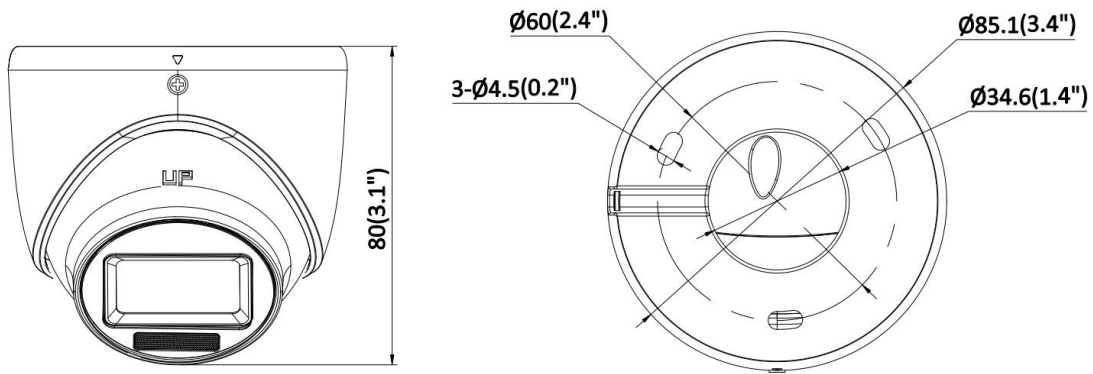

▪ Specification

Camera	
Image Sensor	3K CMOS
Max. Resolution	2960 (H) × 1665 (V)
Min. Illumination	0.02 Lux @ (F1.6, AGC ON), 0 Lux with IR
Shutter Time	PAL: 1/25 s to 1/50,000 s; NTSC: 1/30 s to 1/50,000 s
Day & Night	ICR
Angle Adjustment	Pan: 0 to 360°, Tilt: 0 to 75°, Rotate: 0 to 360°
Signal System	PAL/NTSC
Lens	
Lens Type	Fixed focal lens, 2.8 and 3.6 mm optional
Focal Length & FOV	2.8 mm, horizontal FOV: 101°, vertical FOV: 64°, diagonal FOV: 125° 3.6 mm, horizontal FOV: 80°, vertical FOV: 51°, diagonal FOV: 98°
Lens Mount	M12
Illuminator	
Supplement Light Type	White Light, IR
Supplement Light Range	IR : Up to 20 m White Light : Up to 20 m
Image	
Image Parameters Switch	STD/HIGH-SAT/HIGHLIGHT
Image Settings	Brightness, Sharpness, Smart IR
Frame Rate	TVI: 3K @20 fps, 4 MP @25 fps/30 fps, 1080p @25 fps/30 fps AHD: 5 MP @20 fps, 4 MP @25 fps/30 fps CVI: 4 MP @25 fps/30 fps CVBS: PAL/NTSC
Wide Dynamic Range (WDR)	Digital WDR
Image Enhancement	DWDR/BLC/HLC/HLS/Global
White Balance	Auto/Manual
AGC	Yes
Interface	
Video Output	Switchable TVI/AHD/CVI/CVBS
General	
Material	Metal
Dimension	Ø85.1 mm × 80 mm (Ø3.4" x 3.1")
Weight	Max. 290 g (0.64 lb.)
Operating Condition	-40 °C to 60 °C (-40 °F to 140 °F). Humidity: 90% or less (non-condensation)
Communication	HIKVISION-C
Language	English
Power Supply	12 VDC ± 25%, Max. 4.1 W *You are recommended to use one power adapter to supply the power for one camera.
Approval	
Protection	IP67

▪ **Available Model**

DS-2CE76K0T-EXLMF(2.8mm)

DS-2CE76K0T-EXLMF(3.6mm)

▪ **Dimension**

Unit: mm (inch)

▪ **Accessory**

▪ **Optional**

DS-2280ZJ Wall Mount	DS-1276ZJ-SUS Corner Mount	DS-1280ZJ-XS Junction Box	DS-1275ZJ-SUS Vertical Pole Mount	DS-1272ZJ-110-TRS Wall Mount
				