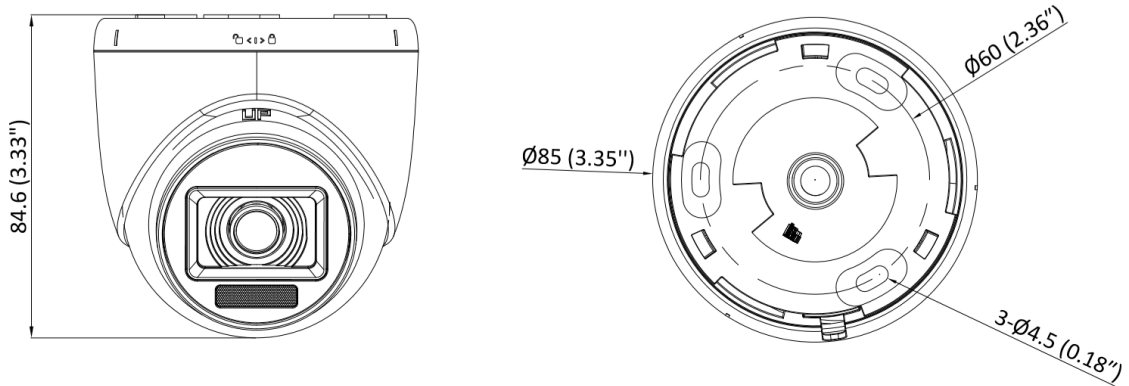

## ▪ Specification

Camera	
Image Sensor	3K CMOS
Max. Resolution	2960 (H) × 1665 (V)
Min. Illumination	0.02 Lux @ (F1.6, AGC ON), 0 Lux with IR
Shutter Time	PAL: 1/25 s to 1/50,000 s; NTSC: 1/30 s to 1/50,000 s
Day & Night	ICR
Angle Adjustment	Pan: 0 to 360°, Tilt: 0 to 75°, Rotate: 0 to 360°
Signal System	PAL/NTSC
Lens	
Lens Type	Fixed focal lens, 2.8 and 3.6 mm optional
Focal Length & FOV	2.8 mm, horizontal FOV: 101°, vertical FOV: 64°, diagonal FOV: 125° 3.6 mm, horizontal FOV: 80°, vertical FOV: 51°, diagonal FOV: 98°
Lens Mount	M12
Illuminator	
Supplement Light Type	White Light, IR
Supplement Light Range	IR : Up to 20 m White Light : Up to 20 m
Image	
Image Parameters Switch	STD/HIGH-SAT/HIGHLIGHT
Image Settings	Brightness, Sharpness, Smart IR
Frame Rate	TVI: 3K @20 fps, 4 MP @25 fps/30 fps, 1080p @25 fps/30 fps AHD: 5 MP @20 fps, 4 MP @25 fps/30 fps CVI: 4 MP @25 fps/30 fps CVBS: PAL/NTSC
Wide Dynamic Range (WDR)	Digital WDR
Image Enhancement	DWDR/BLC/HLC/HLS/Global
White Balance	Auto/Manual
AGC	Yes
Interface	
Video Output	Switchable TVI/AHD/CVI/CVBS
General	
Material	Plastic
Dimension	Ø85 mm × 84.6 mm (3.35" × 3.33")
Weight	Max. 150 g (0.33 lb.)
Operating Condition	-40 °C to 60 °C (-40 °F to 140 °F). Humidity: 90% or less (non-condensation)
Communication	HIKVISION-C
Language	English
Power Supply	12 VDC ± 25%, Max. 4.0 W *You are recommended to use one power adapter to supply the power for one camera.

▪ **Available Model**

DS-2CE76K0T-EXLPP(2.8mm)

DS-2CE76K0T-EXLPP(3.6mm)

▪ **Dimension**

Unit: mm (inch)

▪ **Accessory**

▪ **Optional**

DS-1280ZJ-XS Junction Box	DS-1275ZJ-SUS Vertical Pole Mount	DS-1272ZJ-110-TRS Wall Mount	DS-2280ZJ Wall Mount	DS-1276ZJ-SUS Corner Mount
				