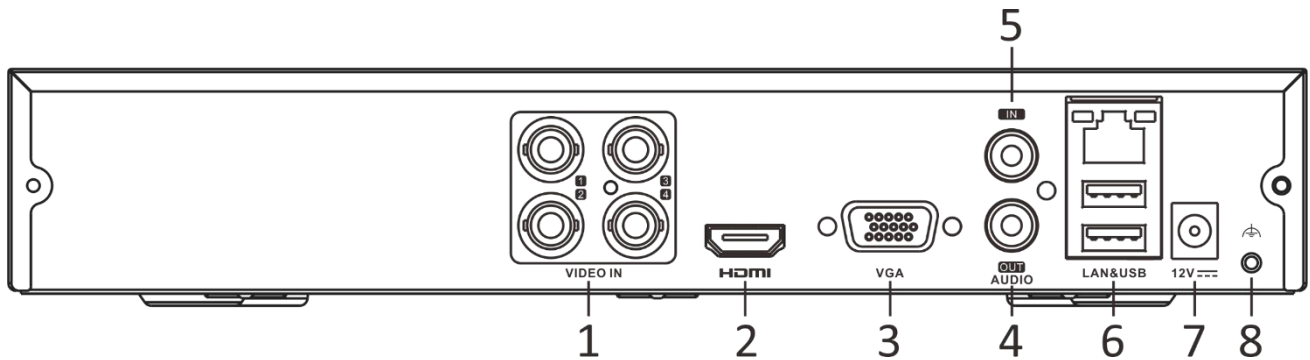

Physical Interface

No.	Description	No.	Description
1	Video and coaxial audio in	5	AUDIO IN, RCA connector
2	HDMI interface	6	LAN network interface and USB interface
3	VGA interface	7	12 VDC power input
4	AUDIO OUT, RCA connector	8	GND

Available Model

DS-7204HGHI-M1

Headquarters

No.555 Qianmo Road, Binjiang District,
Hangzhou 310051, China
T +86-571-8807-5998
www.hikvision.com

Follow us on social media to get the latest product and solution information.

Hikvision

HikvisionHQ

HikvisionHQ

Hikvision_Global

Hikvision
Corporate Channel

hikvisionhq