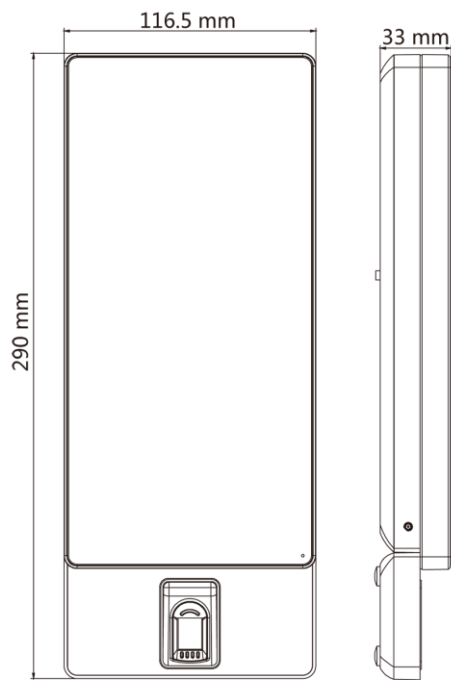

General

Power supply method	2 pin connector
Power supply	12 VDC/ 2 A
Working temperature	-30 °C to 60 °C (-22 °F to 140 °F)
Working humidity	10 to 90% (No condensing)
Dimensions	290 mm × 116.5 mm × 33 mm (11.4" × 4.6" × 1.3")
Protective level	IP65
Installation	Wall mounting
Language	English, Spanish (South America), Arabic, Thai, Indonesian, Russian, Vietnamese, Portuguese (Brazil)
Platform	Hik-ProConnect and HikCentral Professional

▪ **Available Model**

DS-K1T671TMFW

▪ **Dimension**

With Fingerprint Module