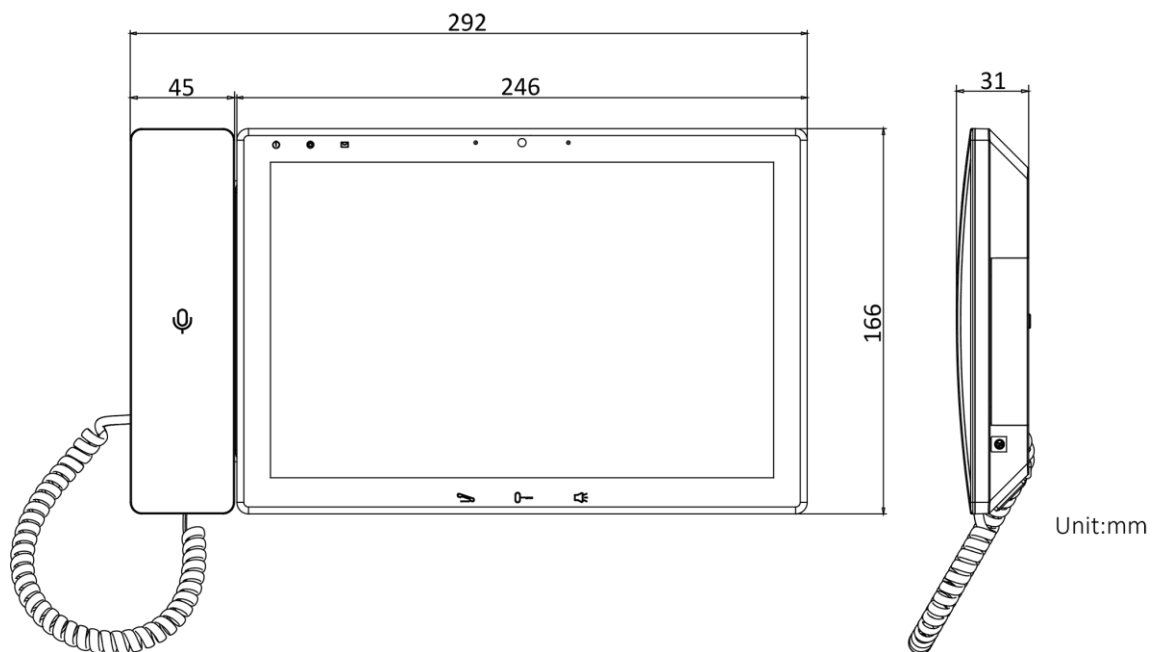

General	
Button	3 touch buttons
Installation	Table mounting & wall mounting
Indicator	3
Weight	Net weight: 1.285 kg (2.8 lb) Gross weight: 2.305 kg (5.0 lb)
Protective level	/
Working humidity	10% to 90% (no-condensing)
Dimension (W × H × D)	292 mm × 166 mm × 31 mm (11.5" × 6.5" × 1.2")
Battery	/
Power supply	12 VDC, standard PoE (LAN1)
Application environment	Indoor
Power consumption	≤ 12 W
Language	English, French, Portuguese (Europe), Spanish (Europe), Russian, German, Italian, Polish, Arabic, Turkish, Vietnamese, Hungarian, Dutch, Romanian, Czech, Bulgarian, Ukrainian, Croatian, Serbian, Lithuanian, Estonian, Latvian, Norwegian, Greek, Danish

▪ Physical Interface

No.	Description	No.	Description
1	Phone	11	Speaker Button
2	Phone Indicator(Reserved)	12	Goose Neck Microphone Interface
3	Power Indicator	13	TF Card Slot
4	Alarm Indicator	14	Earphone Interface
5	Information Indicator	15	HDMI
6	Microphone	16	USB Interface
7	Camera	17	Power Interface
8	Screen	18	Terminals
9	Answer/Hang Up Button	19	Network Interface
10	Unlock Button		

▪ Available Model

DS-KM9503

▪ Dimension

▪ Accessory

▪ Optional

Headquarters

No.555 Qianmo Road, Binjiang District,
Hangzhou 310051, China
T +86-571-8807-5998
www.hikvision.com

Follow us on social media to get the latest product and solution information.