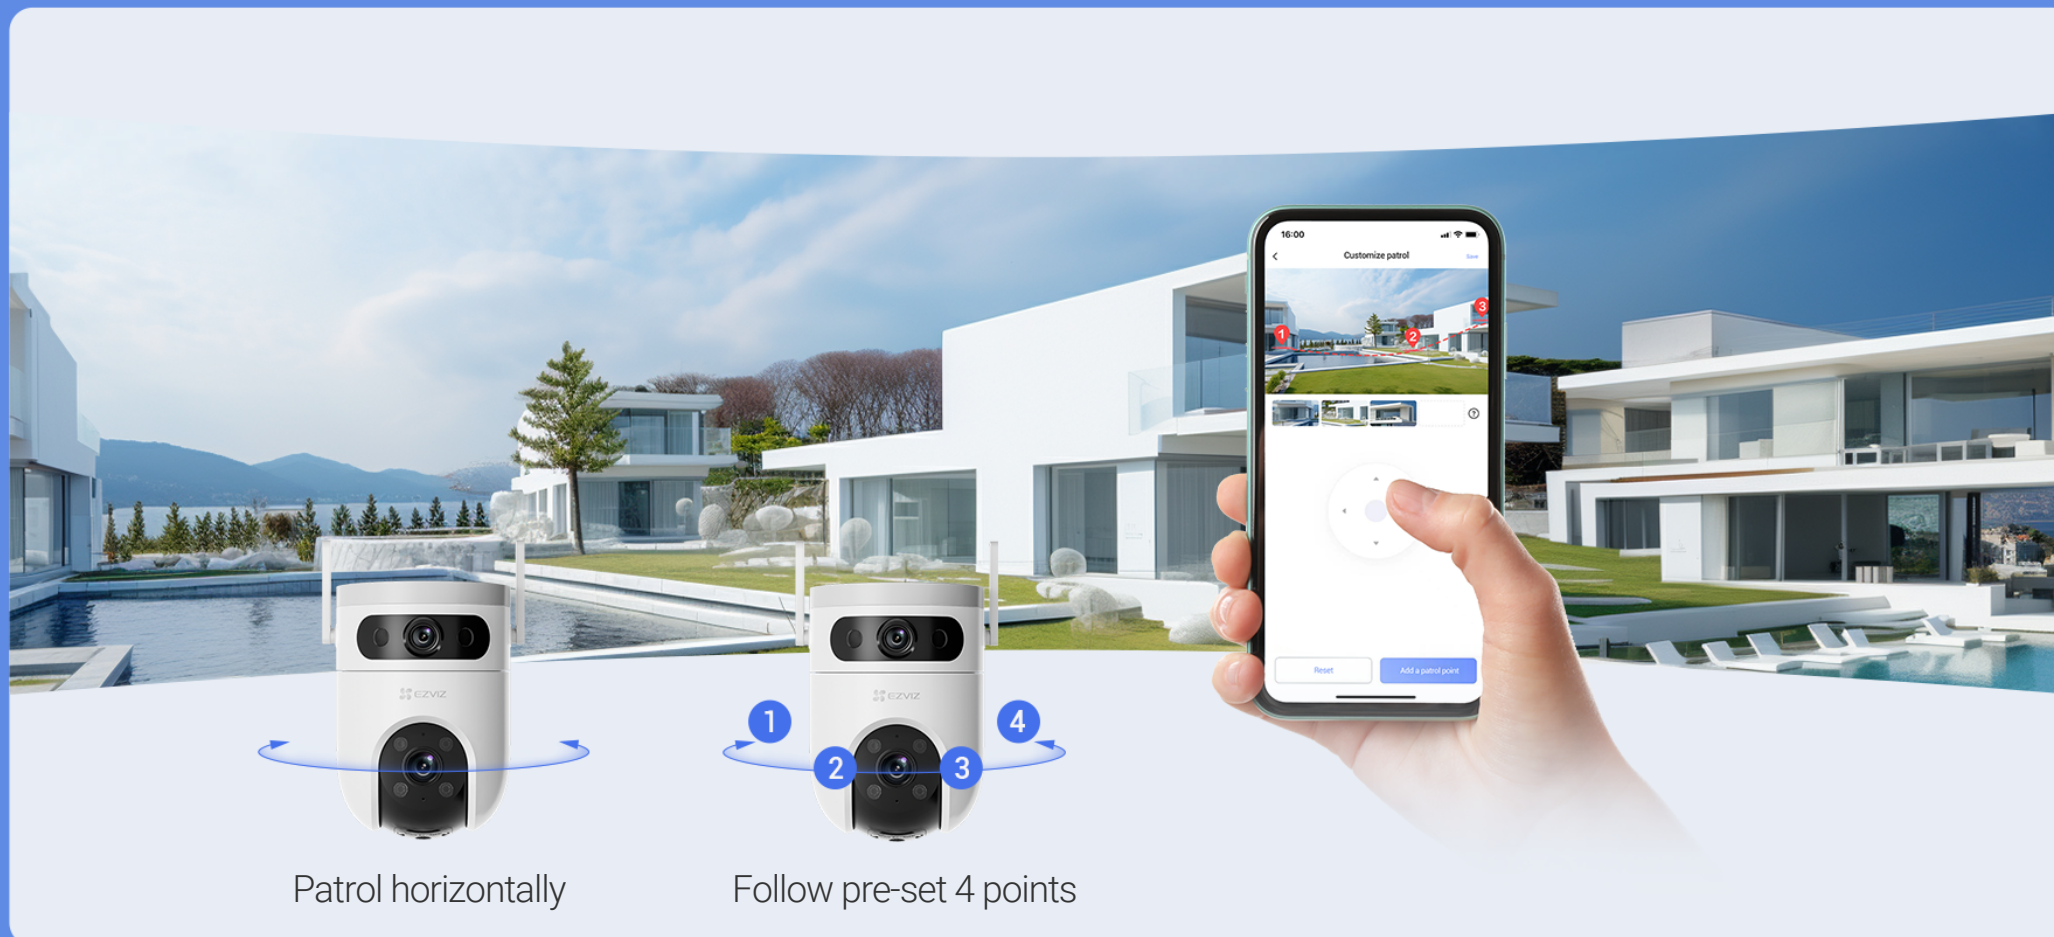

Step 1

The top lens detects a moving person in its ultra-wide 130° view

Step 2

The bottom lens rotates and follows the moving person

Smarter alerts with upgraded vehicle detection

It reduces alerts caused by falling leaves or flying insects, and informs you when someone parks in your property area without permission.

F/2.8mm Wide-angle View

F/6mm Close-up View

F/6mm Digital Zoom

Click to check, with both wide and close-up views

Understand the whole, big picture while paying attention to the important details, by using the EZVIZ App. You can tap the area of interest on the wide-angle viewing box, so a close-up view will be shown on the side at the same time.

Patrol horizontally

Follow pre-set 4 points

Or, let the H9c 2K patrol smartly, so you don't have to

On set time intervals, the lower lens can complete rotational check-ups to eliminate blind spots. You can customize patrol routes for tailored focuses, or simply ask it to complete a full-circle spin.

Easily respond to any visitor by simply using your phone to speak remotely. The camera can also auto-play a recorded voice message when a motion is detected.

Active defense to deter & safeguard

Upon detection of intruders, the camera will set off a loud siren and flash dazzling spotlights² to let the invited strangers know they have been detected.