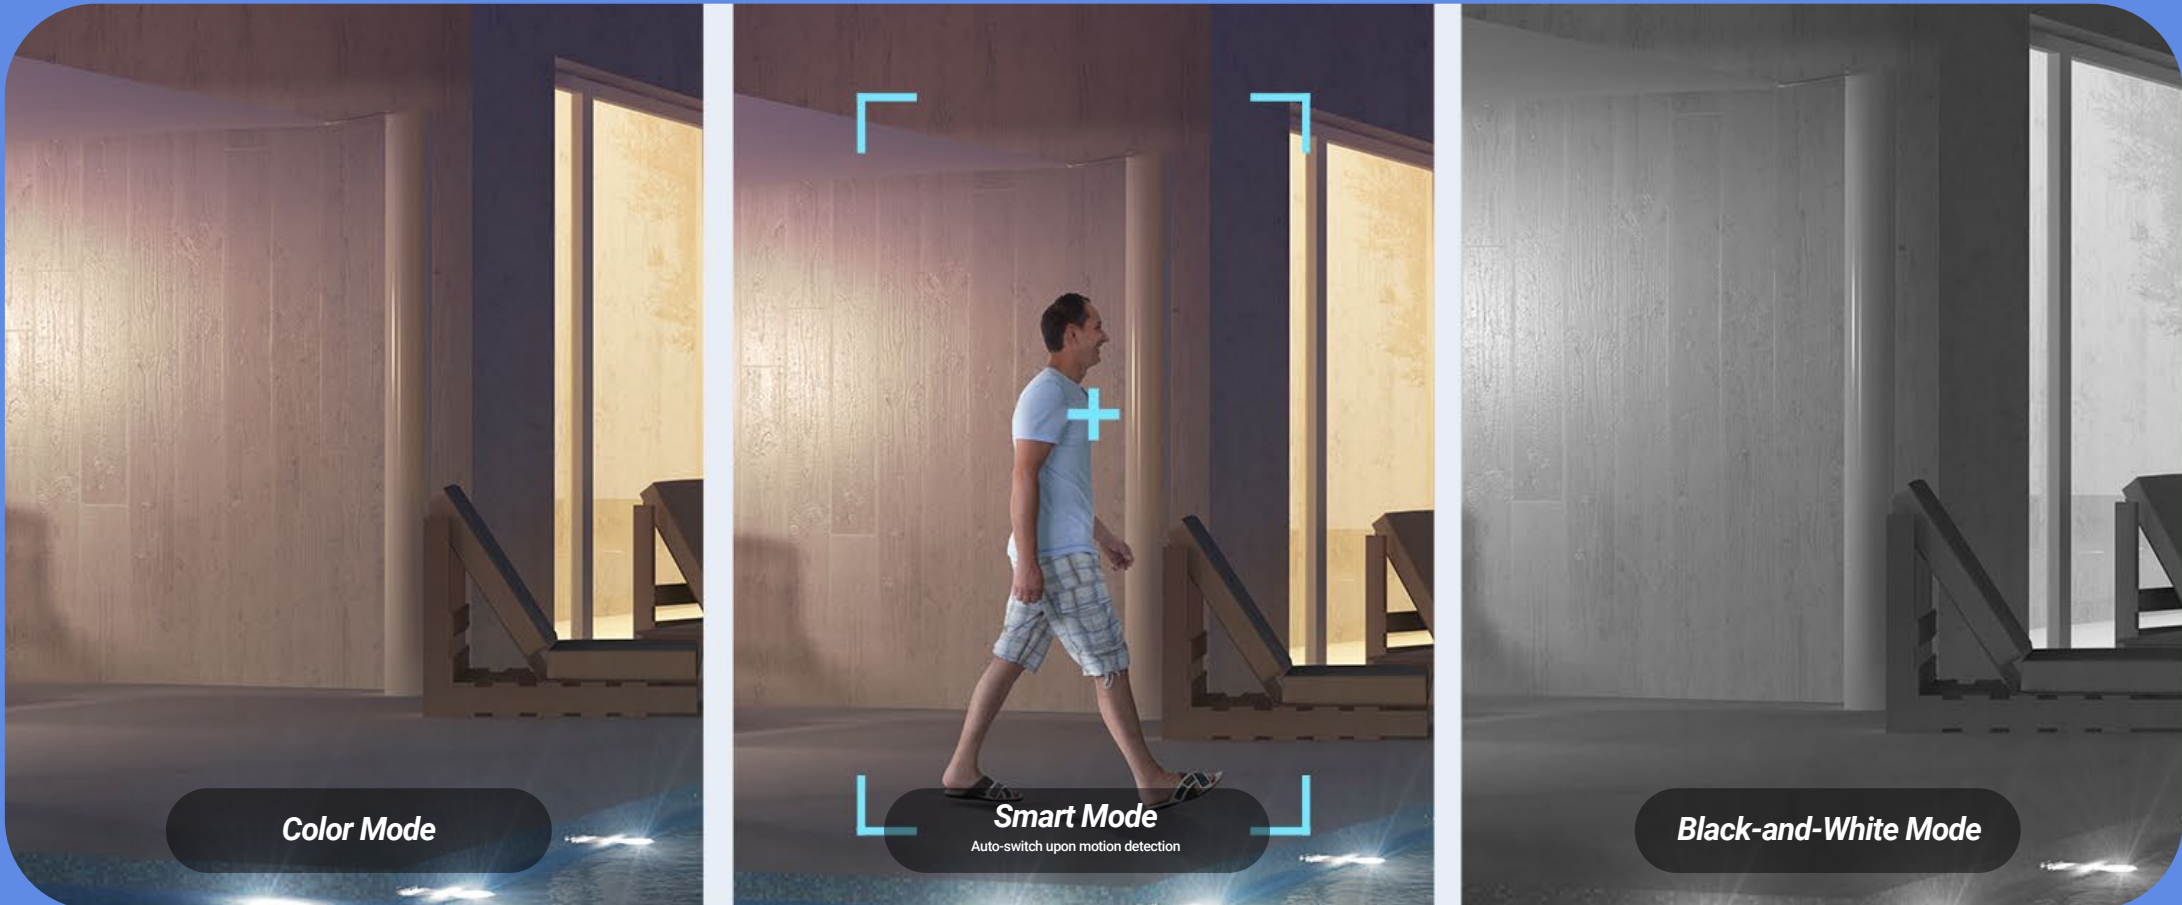

F/2.8mm Wide-angle View

F/6mm Close-up View

F/6mm Digital Zoom

Click to check, with both wide and close-up views

Understand the whole, big picture while paying attention to the important details, by using the EZVIZ App. You can tap the area of interest on the wide-angle viewing box, so a close-up view will be shown on the side at the same time.

Patrol horizontally

Follow pre-set 4 points

Or, let the H9c 2K patrol smartly, so you don't have to

On set time intervals, the lower lens can complete rotational check-ups to eliminate blind spots. You can customize patrol routes for tailored focuses, or simply ask it to complete a full-circle spin.

Designed to make protection last all night

Impressive, far-reaching color night vision¹, with 4 built-in spotlights

Three useful night vision modes will suit any need

More convenience for various needs

High-quality audio to respond & warn

Easily respond to any visitor by simply using your phone to speak remotely. The camera can also auto-play a recorded voice message when a motion is detected.

Active defense to deter & safeguard

Upon detection of intruders, the camera will set off a loud siren and flash dazzling spotlights² to let the invited strangers know they have been detected.