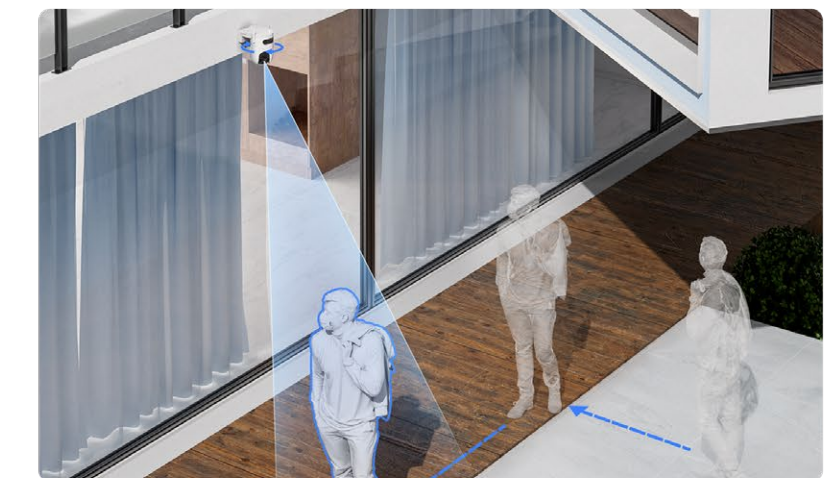

FREE

No Subscription Required

Face two directions, but follow the same activity

Even if the two lenses are set on opposite viewing angles to secure two different areas, they can complete a single smart tracking task through teamwork. When a human is detected by the upper lens, the PT lens will automatically rotate to such angle to lock on the person and record the whole activity.

Step 1

The top lens detects a moving person in its ultra-wide 130° view

Step 2

The bottom lens rotates and follows the moving person

Smarter alerts with upgraded vehicle detection

It reduces alerts caused by falling leaves or flying insects, and informs you when someone parks in your property area without permission.