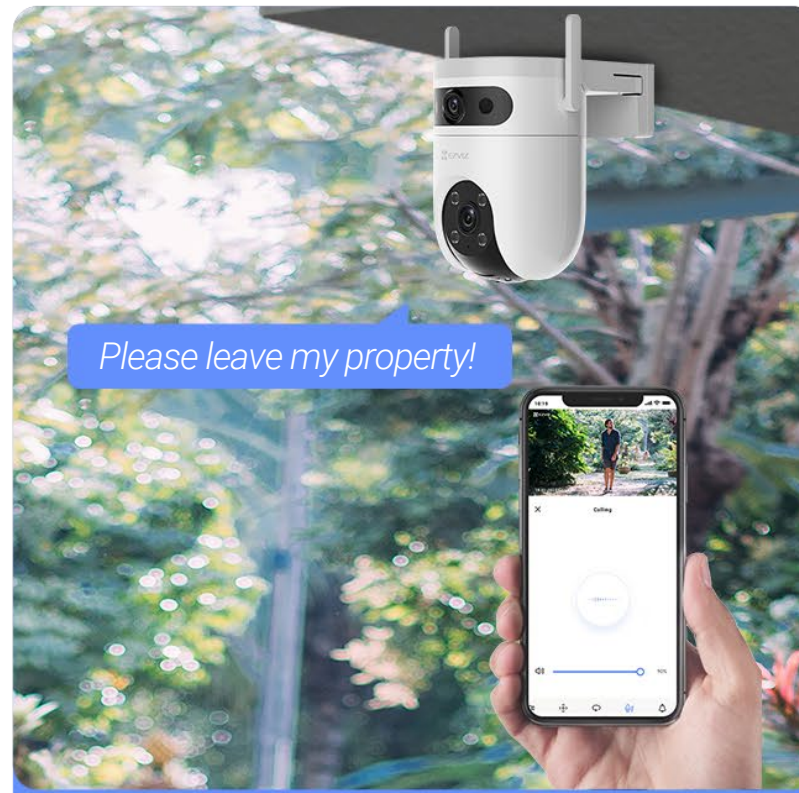

Step 1

The top lens detects a moving person in its ultra-wide 130° view

Step 2

The bottom lens rotates and follows the moving person

Smarter alerts with upgraded vehicle detection

It reduces alerts caused by falling leaves or flying insects, and informs you when someone parks in your property area without permission.

Designed to make protection last all night

Impressive, far-reaching color night vision¹, with 4 built-in spotlights

Three useful night vision modes will suit any need

More convenience for various needs

High-quality audio to respond & warn

Easily respond to any visitor by simply using your phone to speak remotely. The camera can also auto-play a recorded voice message when a motion is detected.

Active defense to deter & safeguard

Upon detection of intruders, the camera will set off a loud siren and flash dazzling spotlights² to let the invited strangers know they have been detected.

The H9c 2K has a compact design, and is weatherproof to deliver long-standing performance, even in harsh weather conditions.

Smart integration for hands-free control

The camera supports easy integration to your existing voice assistants. You can pull up the video feed by simply saying "Alexa" or "Hey Google".⁴