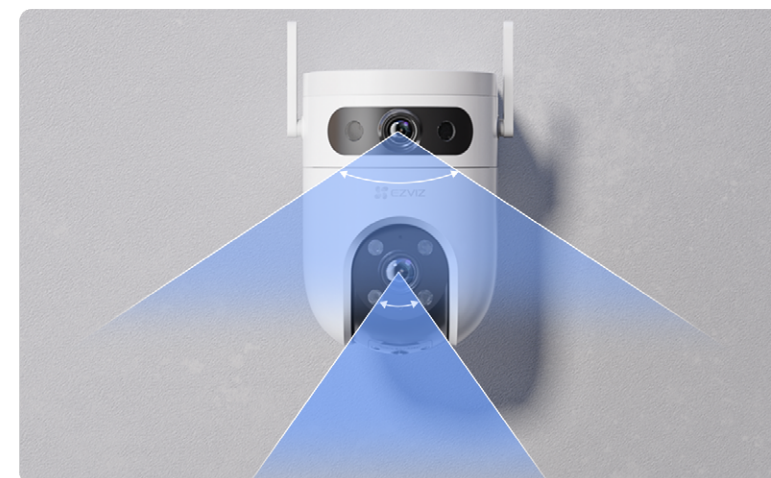

Interlinked co-detection, view change, and more

Worry Less

Easy, automated area patrol

Next-level detection, unparalleled protection

The H9c is equipped with dual-lens, co-enabled detection technology to safeguard even the most complex environments in a way that is tailored to your needs. You can use these advanced features at any time without committing to a subscription plan.

AI-Powered Human/Vehicle Shape Detection
(Available on Both Lenses)

PT Lens Auto-Tracking
(On Human Movements)

Co-Detection for Interlinked Lens Auto-Actions

Customizable Detection Zones

Adjustable Detection Sensitivity

FREE

No Subscription Required

Face two directions, but follow the same activity

Even if the two lenses are set on opposite viewing angles to secure two different areas, they can complete a single smart tracking task through teamwork. When a human is detected by the upper lens, the PT lens will automatically rotate to such angle to lock on the person and record the whole activity.

Step 1

The top lens detects a moving person in its ultra-wide 130° view

Step 2

The bottom lens rotates and follows the moving person

Smarter alerts with upgraded vehicle detection

It reduces alerts caused by falling leaves or flying insects, and informs you when someone parks in your property area without permission.