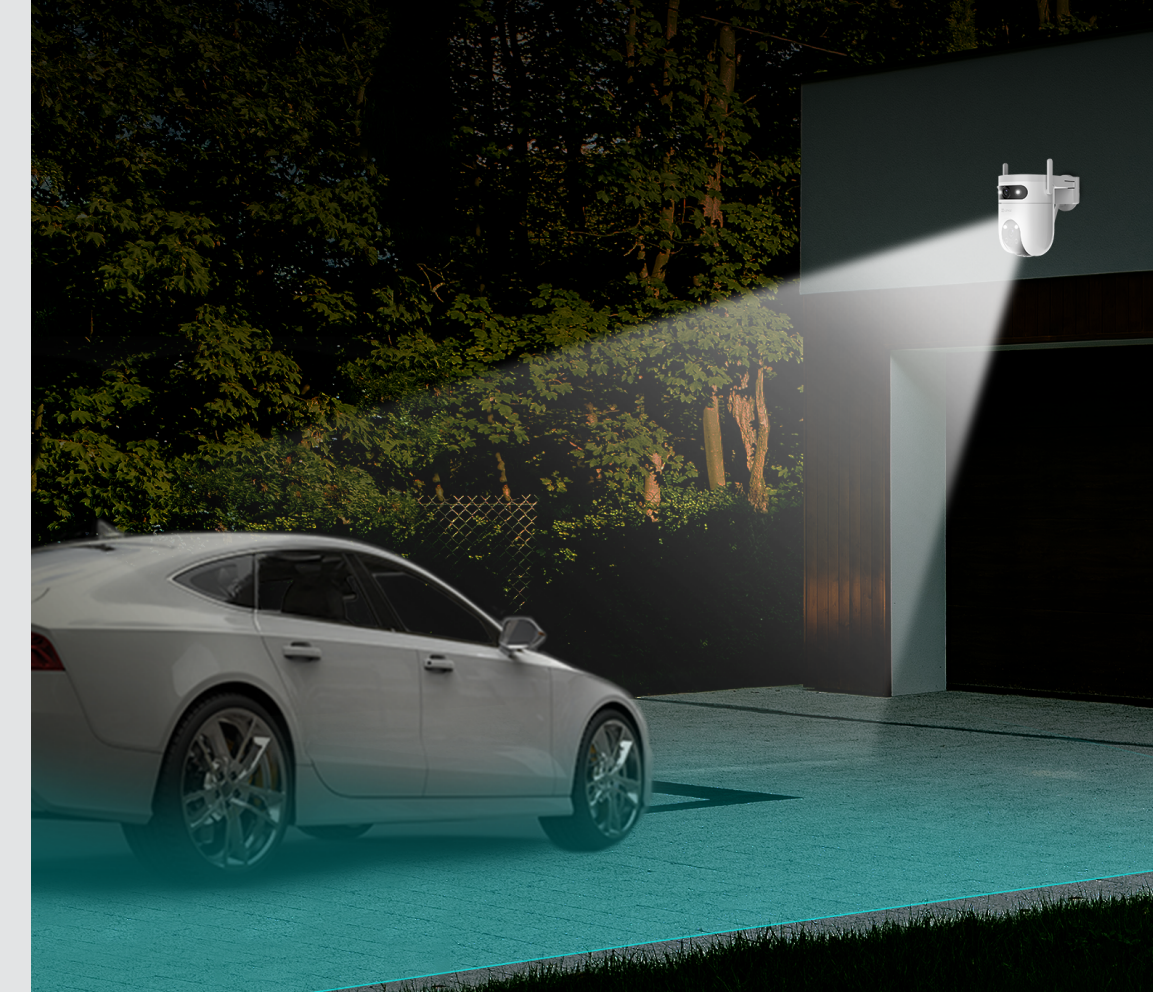

FREE

No Subscription Required

Face two directions, but follow the same activity

Even if the two lenses are set on opposite viewing angles to secure two different areas, they can complete a single smart tracking task through teamwork. When a human is detected by the upper lens, the PT lens will automatically rotate to such angle to lock on the person and record the whole activity.

Step 1

The top lens detects a moving person in its ultra-wide 130° view

Step 2

The bottom lens rotates and follows the moving person

Smarter alerts with upgraded vehicle detection

It reduces alerts caused by falling leaves or flying insects, and informs you when someone parks in your property area without permission.

See much more than you can imagine

A bigger space needs a wider view. That's where the H9c 2K comes in handy. It can pan and tilt to take in a 360-degree field-of-view, and render details in 2K resolution to capture crucial moments clearly.