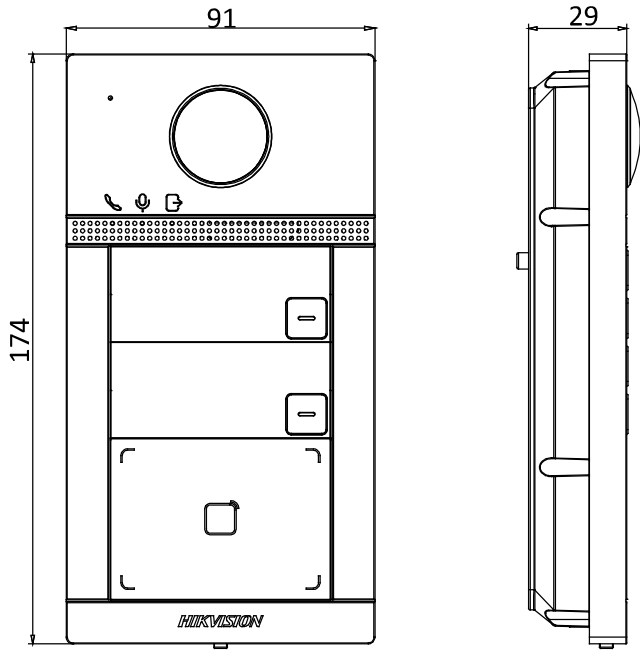

General	
Protection level	IP65, IK08
Indicator	3
Power supply	IEEE802.3af, standard PoE 12 VDC
Power consumption	< 10 W
Working temperature	-40° C to 53° C (-40° F to 127.4° F)
Working humidity	10% to 95%
Installation	Surface mounting/ Flush mounting
Dimension	174 mm × 91 mm × 29 mm

## Appearance and Interfaces

No.	Description	No.	Description
1	Microphone	6	Card Reading Area
2	Indicator	7	IR Light
3	Camera	8	MicroSD Card Slot &

			Debugging Port
4	Loudspeaker	9	LAN
5	Button	10	Terminals

**Dimension**

Distributed by