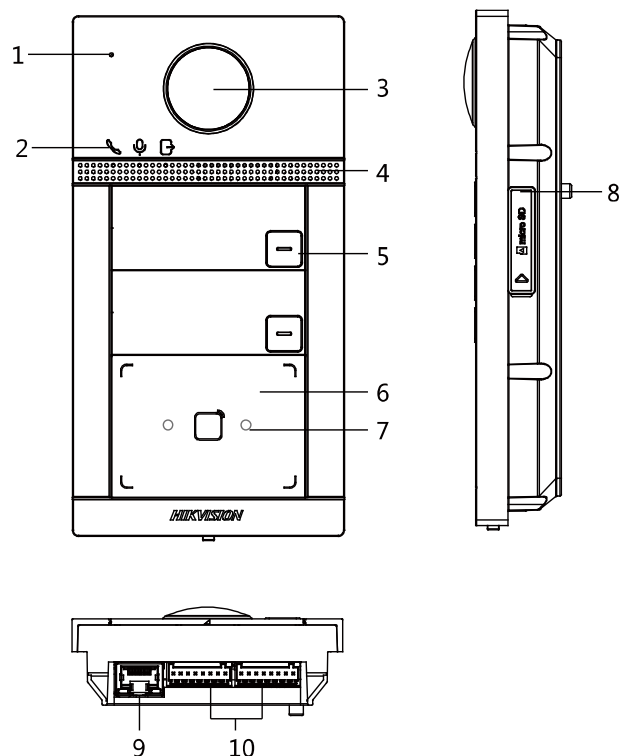

Card capacity	Max. 10000
User capacity	Max. 2000
Linked Indoor station	2
Linked sub door station	Max. 16
Linked doorphone	Max. 8
Protocol	ISAPI, RTSP, STMP, SNMP
Unlock door	Unlock by presenting cards, unlock via Client Software, unlock via App, unlock via indoor station

General	
Protection level	IP65, IK08
Indicator	3
Power supply	IEEE802.3af, standard PoE 12 VDC
Power consumption	< 10 W
Working temperature	-40° C to 53° C (-40° F to 127.4° F)
Working humidity	10% to 95%
Installation	Surface mounting/ Flush mounting
Dimension	174 mm × 91 mm × 29 mm

Available Model

DS-KV8213-WME1(B)

Appearance and Interfaces

No.	Description	No.	Description
1	Microphone	6	Card Reading Area
2	Indicator	7	IR Light
3	Camera	8	MicroSD Card Slot &